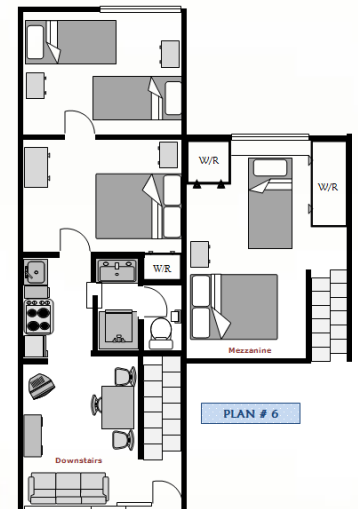

LOOKING FOR ACCOMMODATION FOR YOUR SPORTS TEAM OR GROUP ?

Hobson Motor Inn Accommodation

- ▶ All 28 units are recently redecorated.
- ▶ Wide range of facilities - Sauna, Mini Golf, Swimming Pool, Spa Pool, Playground, SKY TV, Petanque, Games Room & Wireless Internet.
- ▶ 1, 2 & 3 bedroom fully self contained units with up to 5 beds per unit.
- ▶ All units feature a separate lounge, kitchen and bathroom.
- ▶ Ample off street parking.
- ▶ 24 hours use of guest laundry available on request.
- ▶ BBO hire.
- ▶ Group breakfast, packed lunches and dinners available (minimum 20 persons).
- ▶ Onsite Conference and Function Centre available for group meetings (subject to availability).

PLAN # 5

FAMILY 2 UNIT (2FAM)

- 10 minutes drive
- 10 minutes drive
- 15 minutes drive
- 15 minutes drive

PLAN # 6

STANDARD 3 UNIT (3STD)

327 Hobsonville Road
 Hobsonville - Auckland 0618
 ☎(09) 416 9068
 Fax: (09) 416 9299
 Email: stay@hobson.co.nz
 Website: www.hobson.co.nz