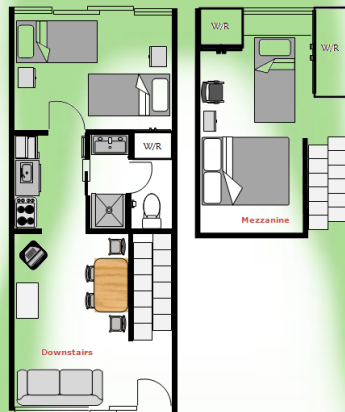

LOOKING FOR ACCOMMODATION FOR YOUR SPORTS TEAM OR GROUP ?

Hobson Motor Inn Accommodation

- ▶ All 28 units are recently redecorated.
- ▶ Wide range of facilities - Sauna, Mini Golf, Swimming Pool, Spa Pool, Playground, SKY TV, Petanque, Games Room & Wireless Internet.
- ▶ 1, 2 & 3 bedroom fully self contained units with up to 5 beds per unit.
- ▶ All units feature a separate lounge, kitchen and bathroom.
- ▶ Ample off street parking.
- ▶ 24 hours use of guest laundry available on request.
- ▶ BBO hire.
- ▶ Group breakfast, packed lunches and dinners available (minimum 20 persons).
- ▶ Onsite Conference and Function Centre available for group meetings (subject to availability).

PLAN # 5

FAMILY 2 UNIT (2FAM)

- 10 minutes drive
- 10 minutes drive
- 15 minutes drive
- 15 minutes drive

PLAN # 6

STANDARD 3 UNIT (3STD)

327 Hobsonville Road
 Hobsonville - Auckland 0618
 ☎(09) 416 9068
 Fax: (09) 416 9299
 Email: stay@hobson.co.nz
 Website: www.hobson.co.nz